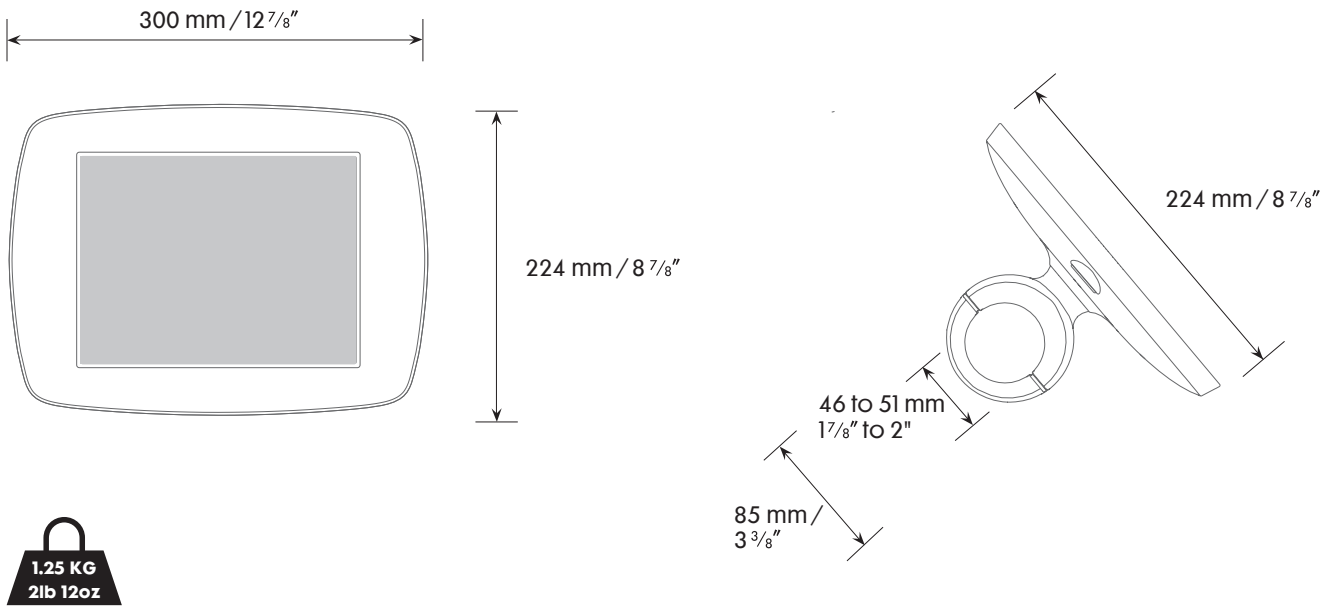

Data sheet : Bouncepad Rail

The Bouncepad Rail allows you to optimise your space and be even more creative about how you position your tablets when designing your interior from scratch.

Mounting Options

Materials

Tablet case	PC/ABS
Faceplate	Stainless Steel (powdercoated)
Rail Bracket	Aluminium

Configuration Options

Colour	White / Black / Custom
Feature access	Covered home button / Covered front camera Covered home button / Exposed front camera Exposed home button / Covered front camera Exposed home button / Exposed front camera
Tablet models	iPad 2 / iPad 3 / iPad with Retina Display / iPad Air
Cable	Not provided