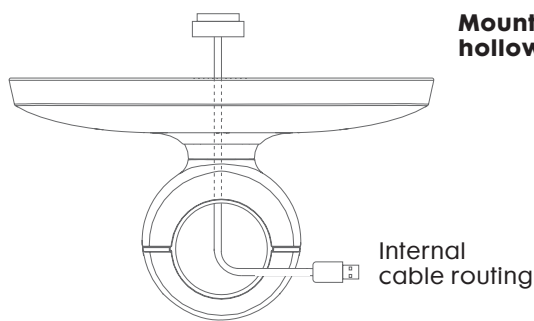

Data sheet : Bouncepad Rail

The Bouncepad Rail allows you to optimise your space and be even more creative about how you position your tablets when designing your interior from scratch.

Mounting Options

Materials

Tablet case	PC/ABS
Faceplate	Stainless Steel (powdercoated)
Rail Bracket	Aluminium

Configuration Options

Colour	White / Black / Custom
Feature access	Covered home button / Covered front camera Covered home button / Exposed front camera Exposed home button / Covered front camera Exposed home button / Exposed front camera
Tablet models	iPad 2 / iPad 3 / iPad with Retina Display / iPad Air
Cable	Not provided