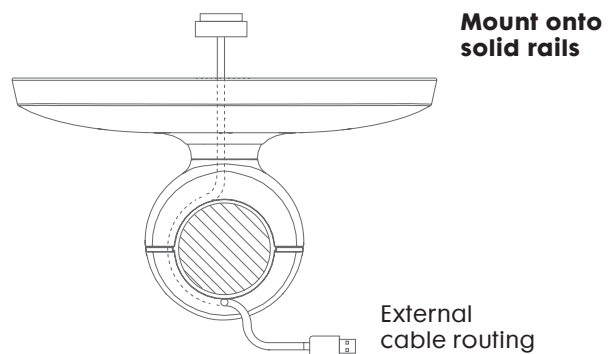

Data sheet : Bouncepad Rail

The Bouncepad Rail allows you to optimise your space and be even more creative about how you position your tablets when designing your interior from scratch.

Mounting Options

Materials

Tablet case	PC/ABS
Faceplate	Stainless Steel (powdercoated)
Rail Bracket	Aluminium

Configuration Options

Colour	White / Black / Custom
Feature access	Covered home button / Covered front camera Covered home button / Exposed front camera Exposed home button / Covered front camera Exposed home button / Exposed front camera
Tablet models	iPad 2 / iPad 3 / iPad with Retina Display / iPad Air
Cable	Not provided