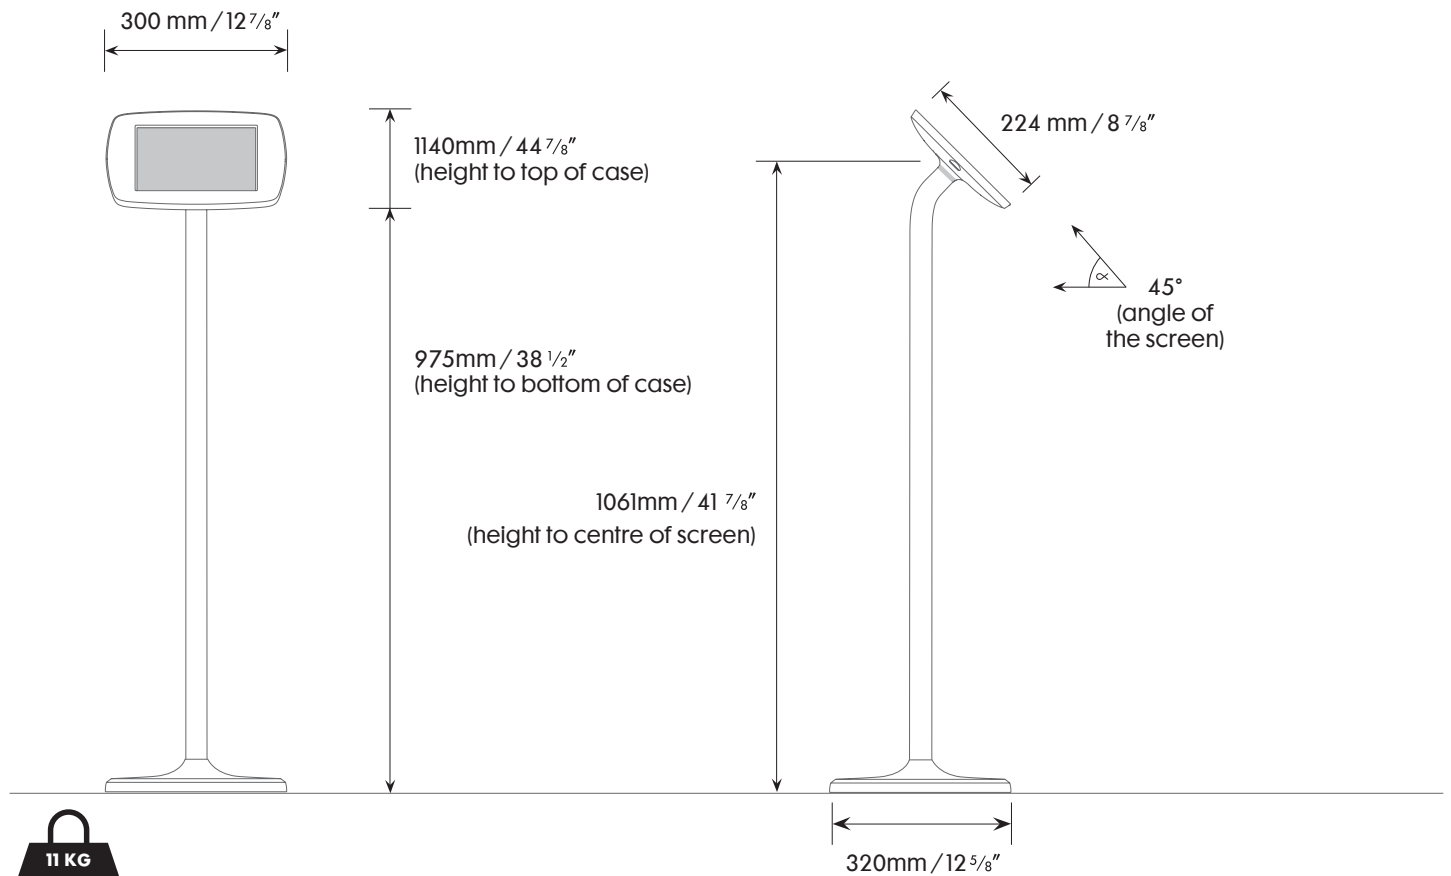

Data sheet : Bouncepad Floorstanding

The Bouncepad Floorstanding is the ultimate interactive kiosk solution. Rising elegantly from the floor, this is perfect for showrooms, exhibitions spaces or lobby areas.

Mounting Base

Secure base to the floor

Use screws suitable to your floor surface to secure the base to the floor. Holes are M6 clearance.

Materials

Tablet case	PC/ABS
Faceplate	Stainless Steel (powdercoated)
Pole	Steel
Base	Steel
Base cover	Steel

Configuration Options

Colour	White / Black / Custom
Feature access	Closed home button / Covered front camera Closed home button / Exposed front camera Open home button / Covered front camera Open home button / Exposed front camera
Tablet models	iPad 2 / iPad 3 / iPad with Retina Display / iPad Air
Cable	iPad 2 / 3rd gen - 2m 30pin cable provided iPad Retina Display / iPad Air - 2m Lightning provided