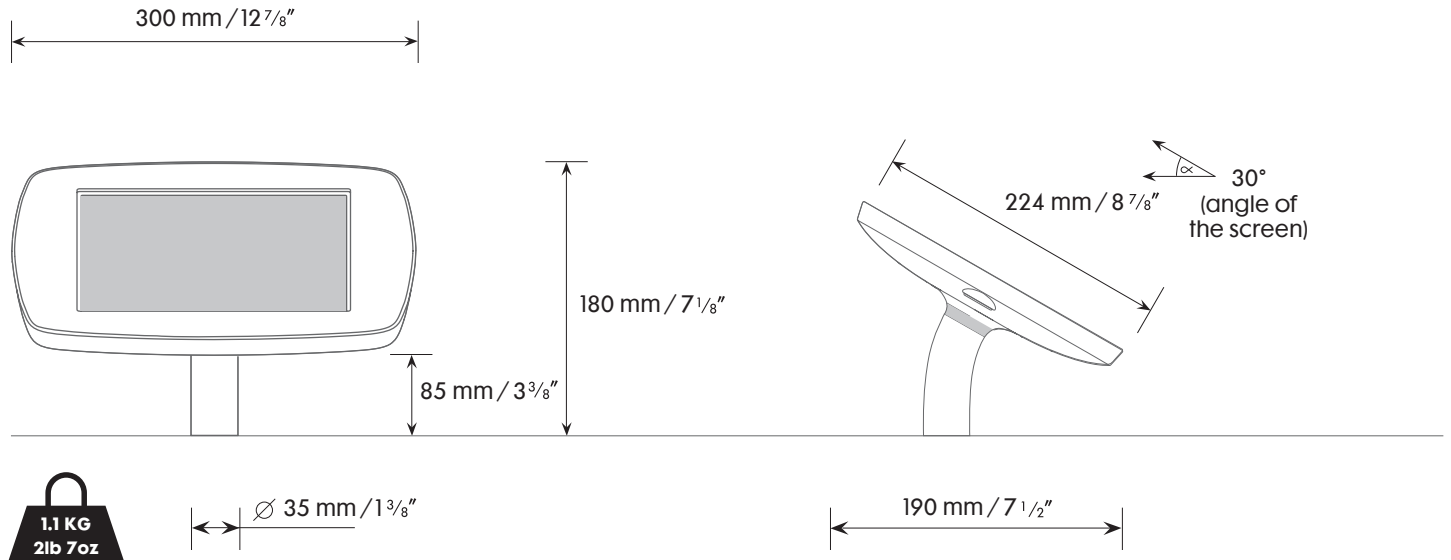

Data sheet : Bouncepad Desk

The Bouncepad Desk is perfect for point-of-sale displays and counter tops. The screen is raised a short distance off the surface at an angle that invites customers to interact with content.

Mounting Options

Mount from below surface
Not suitable for surfaces thicker than 35 mm / 1 3/8"

Mount from above surface
Suitable for all thicknesses.

Materials

- Tablet case** PC/ABS
- Faceplate** Stainless Steel (powdercoated)
- Mounting arm** Steel
- Mounting plate** Aluminium