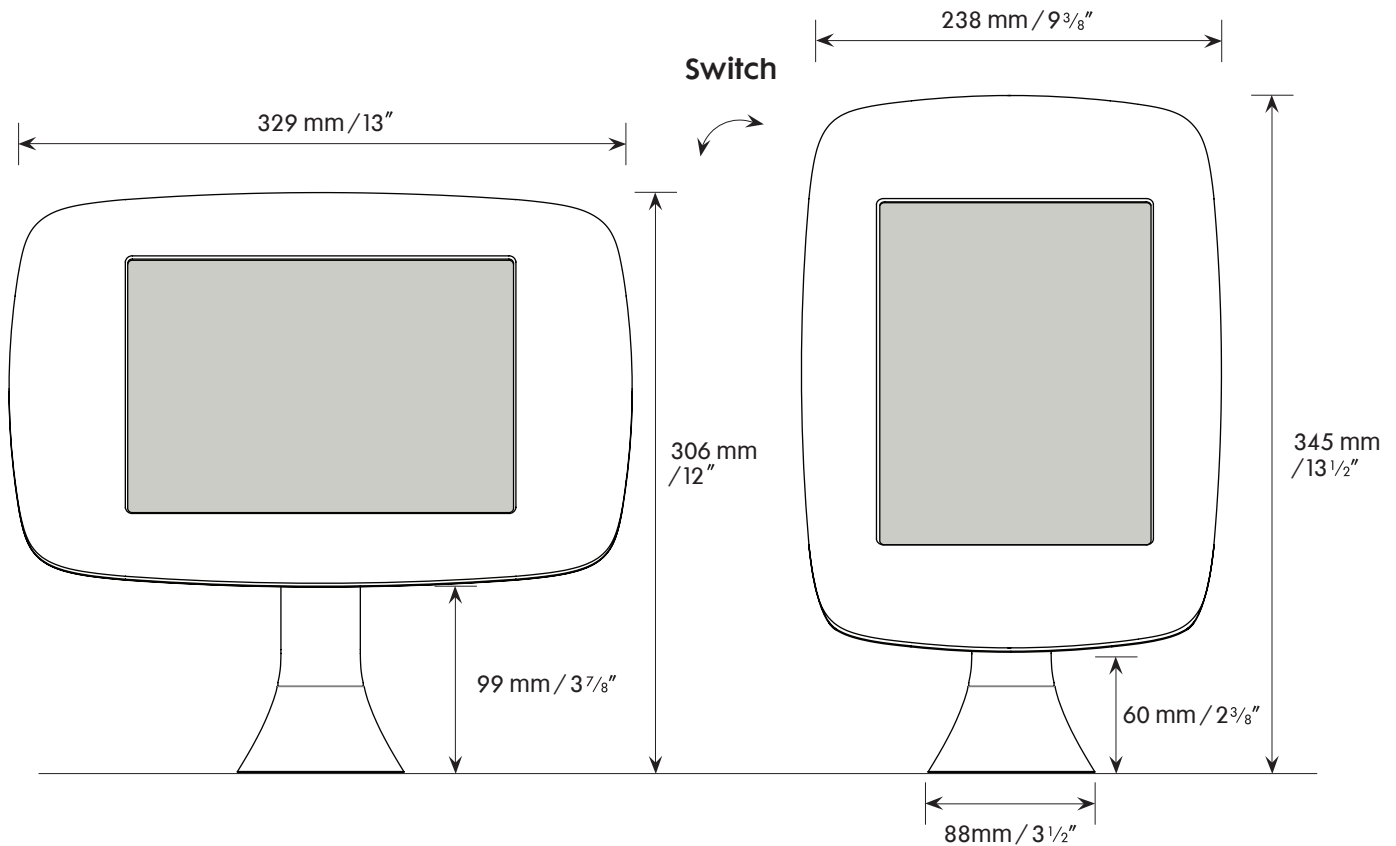

Rotate - Portrait

Data sheet : Bouncepad Sumo

The toughest Bouncepad in our range has been designed to stand its ground in busy restaurants, malls, children's play areas and airports – allowing you to use tablets in challenging environments without resorting to clunky, ruggedized kit.

Rotate - Landscape