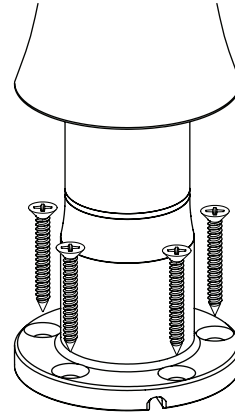

## Data sheet : Bouncepad Sumo

---

**Mount from below surface**  
Not suitable for surfaces thicker than 23 mm /  $1\frac{5}{16}$ "

**Mount from above surface**  
Suitable for all thicknesses.

---