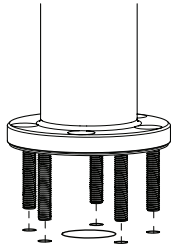

## Data sheet : Bouncepad Sumo

---

**Mount from below surface**  
Not suitable for surfaces thicker than 23 mm /  $1\frac{5}{16}$ "

**Mount from above surface**  
Suitable for all thicknesses.

---