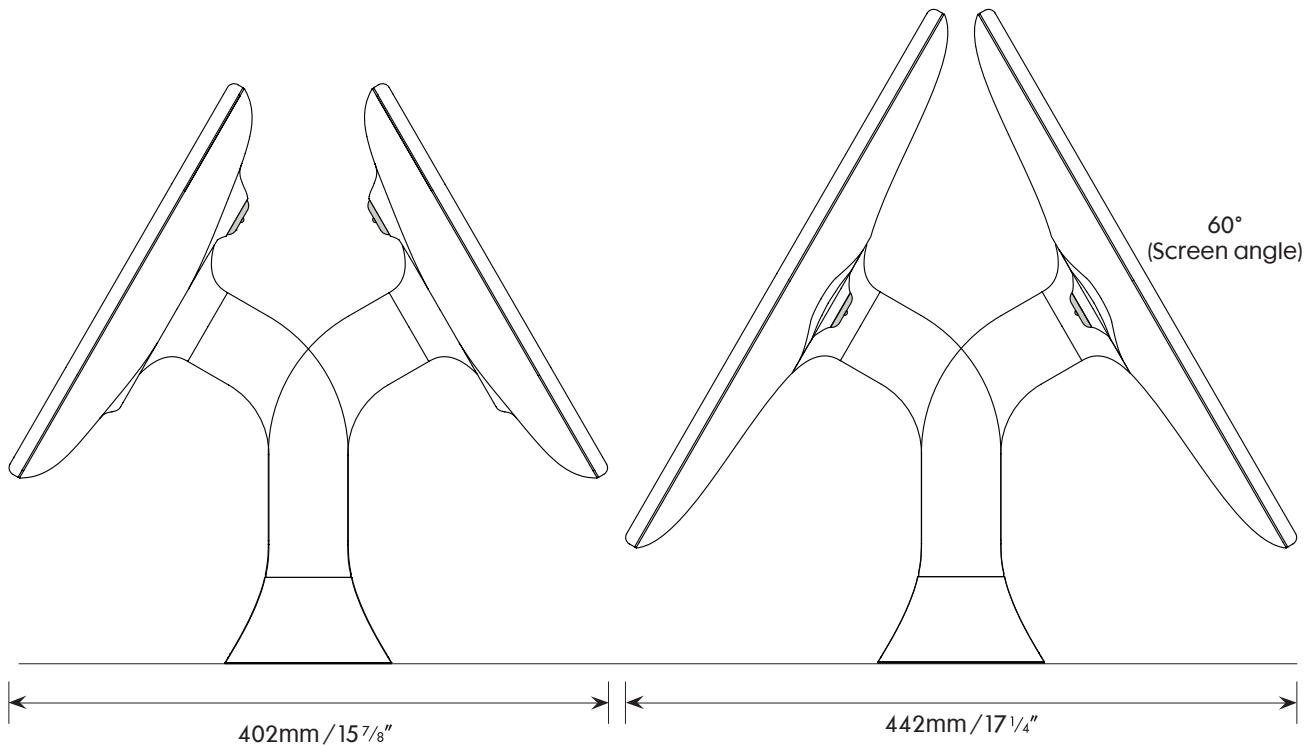

## Data sheet : Bouncepad Sumo

---

**Mount from below surface**  
Not suitable for surfaces thicker than 23 mm /  $1\frac{5}{16}$ "

**Mount from above surface**  
Suitable for all thicknesses.

---