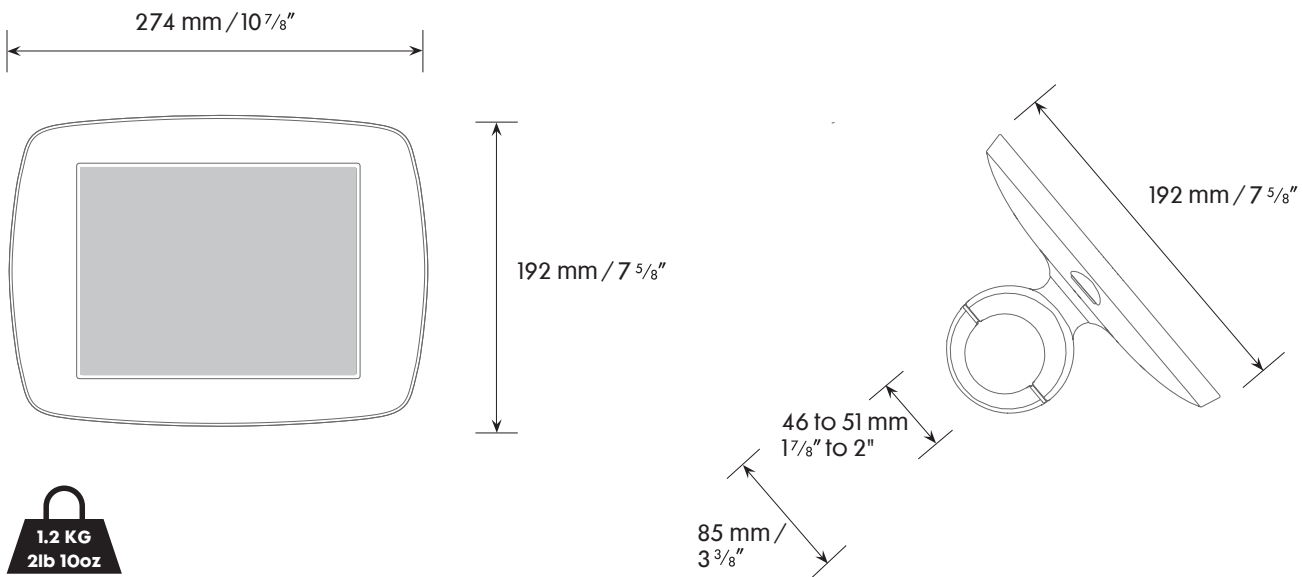

Data sheet : Bouncepad Rail

The Bouncepad Rail allows you to optimise your space and be even more creative about how you position your tablets when designing your interior from scratch.

Mounting Options

Mount onto hollow rails

Mount onto solid rails

Materials

Tablet case	PC/ABS
Faceplate	Stainless Steel (powdercoated)
Rail bracket	Aluminium

Configuration Options

Colour	White/Black/Custom
Feature access	Exposed home button & Exposed front camera / Covered home button & Covered front camera
Tablet models	iPad mini / Venue Pro 8 / Galaxy Tab 3 8.0 / Galaxy Note 8.0
Cable	Not provided