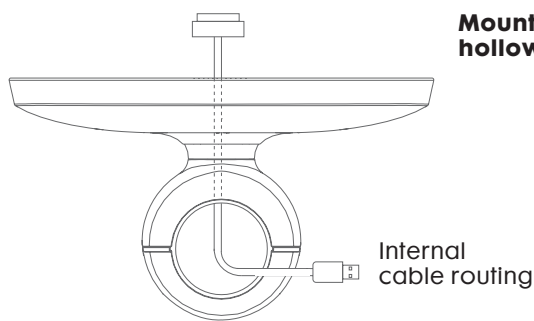

Data sheet : Bouncepad Rail

The Bouncepad Rail allows you to optimise your space and be even more creative about how you position your tablets when designing your interior from scratch.

Mounting Options

Mount onto hollow rails

Mount onto solid rails

Materials

Tablet case	PC/ABS
Faceplate	Stainless Steel (powdercoated)
Rail bracket	Aluminium

Configuration Options

Colour	White/Black/Custom
Feature access	Exposed home button & Exposed front camera / Covered home button & Covered front camera
Tablet models	iPad mini / Venue Pro 8 / Galaxy Tab 3 8.0 / Galaxy Note 8.0
Cable	Not provided