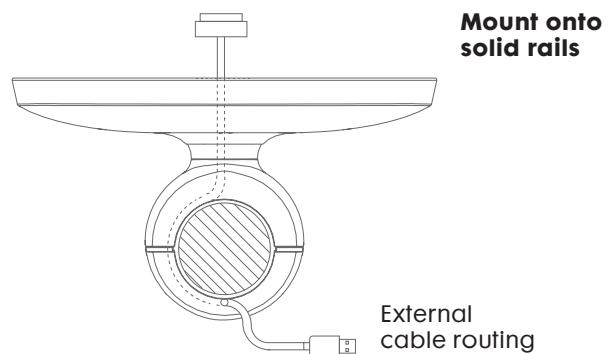

Data sheet : Bouncepad Rail

The Bouncepad Rail allows you to optimise your space and be even more creative about how you position your tablets when designing your interior from scratch.

Mounting Options

Mount onto hollow rails

Mount onto solid rails

Materials

Tablet case	PC/ABS
Faceplate	Stainless Steel (powdercoated)
Rail bracket	Aluminium

Configuration Options

Colour	White/Black/Custom
Feature access	Exposed home button & Exposed front camera / Covered home button & Covered front camera
Tablet models	iPad mini / Venue Pro 8 / Galaxy Tab 3 8.0 / Galaxy Note 8.0
Cable	Not provided