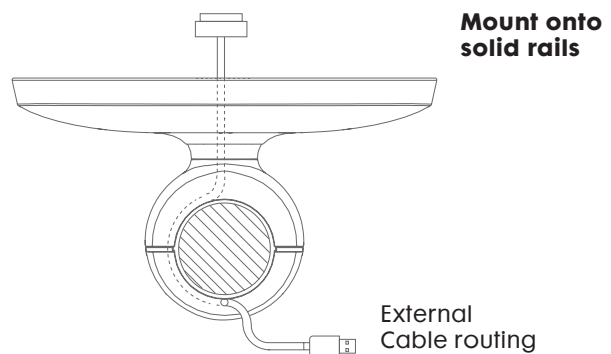

Data sheet : Bouncepad Rail

The Bouncepad Rail allows you to optimise your space and be even more creative about how you position your tablets when designing your interior from scratch.

Mounting Options

Materials

Tablet case	PC/ABS
Faceplate	Stainless Steel (powdercoated)
Rail Bracket	Aluminium

Configuration Options

Colour	White / Black / Custom
Feature access	Exposed home button & Exposed front camera / Covered home button & Covered front camera
Tablet models	Galaxy Tab 3 10.1 / Galaxy Tab 4 10.1 / Galaxy Note 10.1 2014 / Galaxy TabPRO 10.1 / ATIV Tab 3 10.1 / Surface RT / Surface Pro
Cable	Not provided