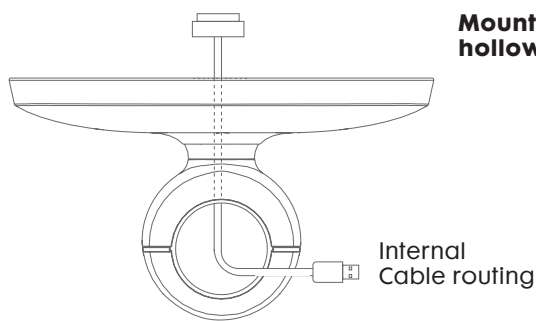

Data sheet : Bouncepad Rail

The Bouncepad Rail allows you to optimise your space and be even more creative about how you position your tablets when designing your interior from scratch.

Mounting Options

Materials

Tablet case	PC/ABS
Faceplate	Stainless Steel (powdercoated)
Rail Bracket	Aluminium

Configuration Options

Colour	White / Black / Custom
Feature access	Exposed home button & Exposed front camera / Covered home button & Covered front camera
Tablet models	Galaxy Tab 3 10.1 / Galaxy Tab 4 10.1 / Galaxy Note 10.1 2014 / Galaxy TabPRO 10.1 / ATIV Tab 3 10.1 / Surface RT / Surface Pro
Cable	Not provided