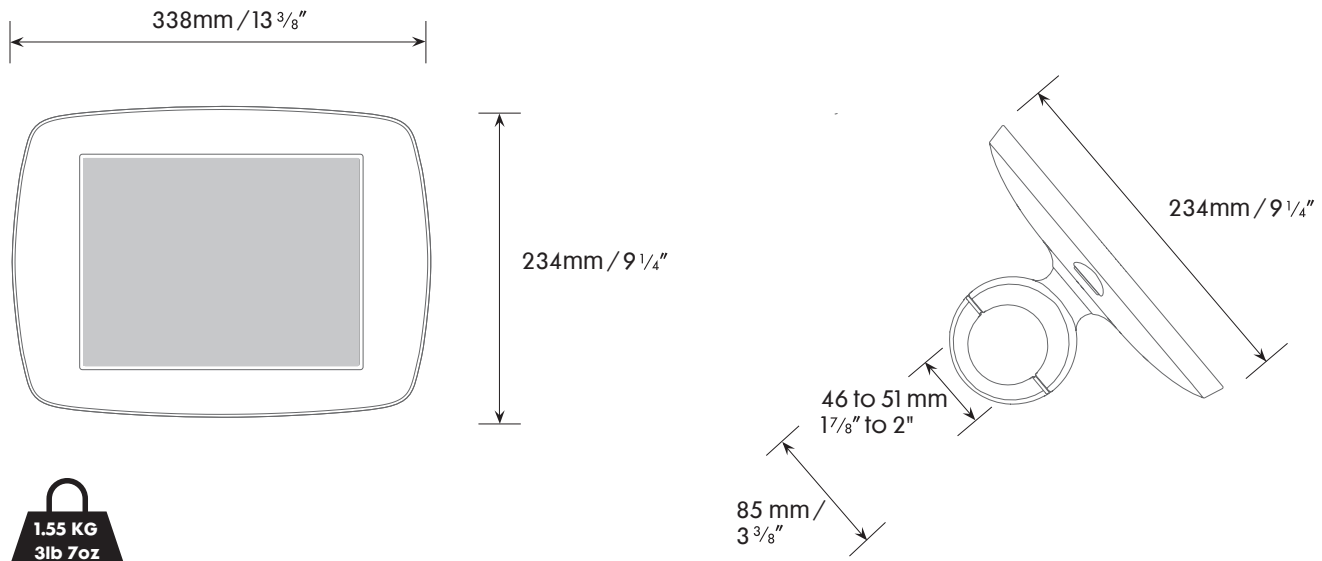

Data sheet : Bouncepad Rail

The Bouncepad Rail allows you to optimise your space and be even more creative about how you position your tablets when designing your interior from scratch.

Mounting Options

Materials

Tablet case	PC/ABS
Faceplate	Stainless Steel (powdercoated)
Rail Bracket	Aluminium

Configuration Options

Colour	White / Black / Custom
Feature access	Exposed home button & Exposed front camera / Covered home button & Covered front camera
Tablet models	Galaxy Tab 3 10.1 / Galaxy Tab 4 10.1 / Galaxy Note 10.1 2014 / Galaxy TabPRO 10.1 / ATIV Tab 3 10.1 / Surface RT / Surface Pro
Cable	Not provided