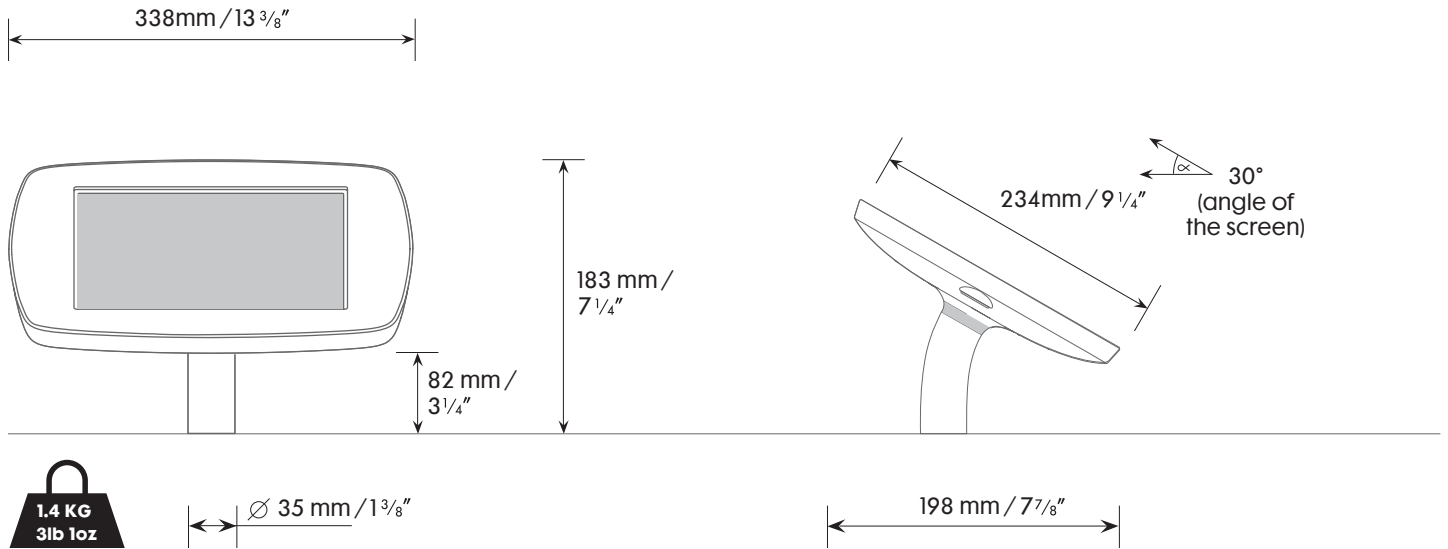

Data sheet : Bouncepad Desk

The Bouncepad Desk is perfect for point-of-sale displays and counter tops. The screen is raised a short distance off the surface at an angle that invites customers to interact with content.

Mounting Options

Mount from below surface
Not suitable for surfaces thicker than 35 mm / 1 3/8"

Mount from above surface
Suitable for all thicknesses.

Materials

- Tablet case** PC/ABS
- Faceplate** Stainless Steel (powdercoated)
- Mounting arm** Steel
- Mounting plate** Aluminium