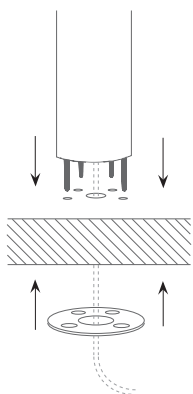

Data sheet : Bouncepad Desk

The Bouncepad Desk is perfect for point-of-sale displays and counter tops. The screen is raised a short distance off the surface at an angle that invites customers to interact with content.

Mounting Options

Mount from below surface
Not suitable for surfaces thicker than 35 mm / 1 3/8"

Mount from above surface
Suitable for all thicknesses.

Materials

- Tablet case** PC/ABS
- Faceplate** Stainless Steel (powdercoated)
- Mounting arm** Steel
- Mounting plate** Aluminium