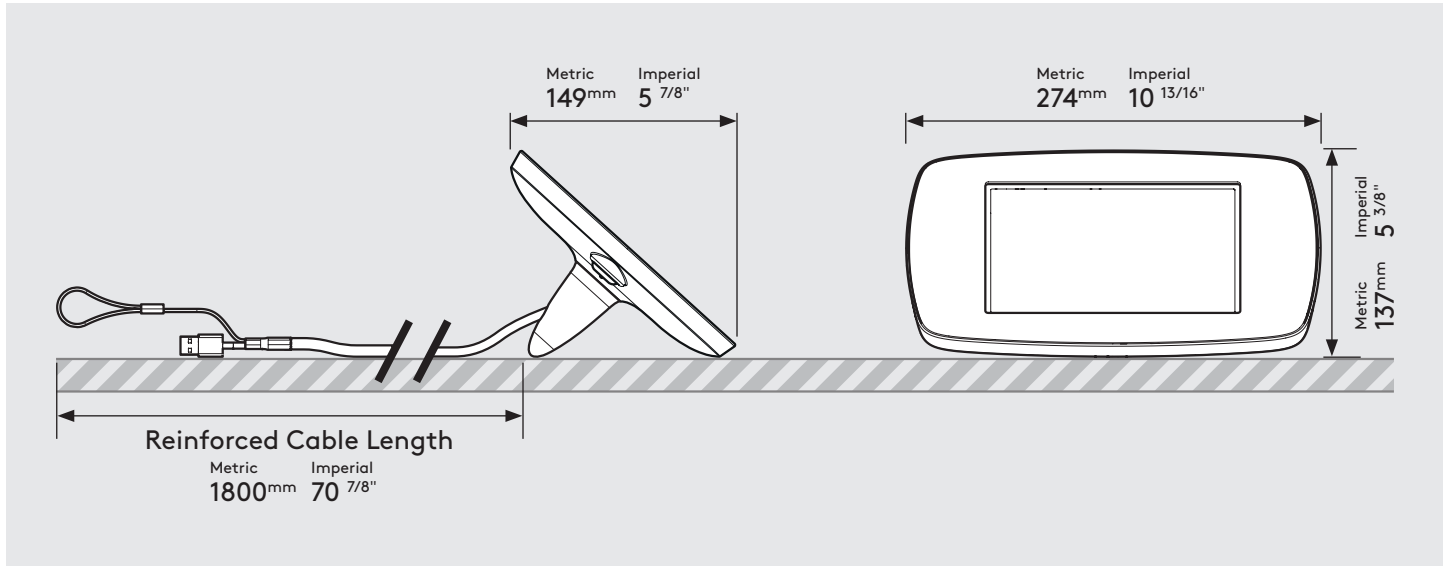

# PRODUCT DATA SHEET - BOUNCEPAD LOUNGE

<b>Case:</b>	<b>Arm:</b>	<b>Mounting:</b>	<b>Packaged weight:</b>	<b>Colour:</b>
Mini	Lounge	Not Applicable	1.44kg	White Black *Custom colour upon request