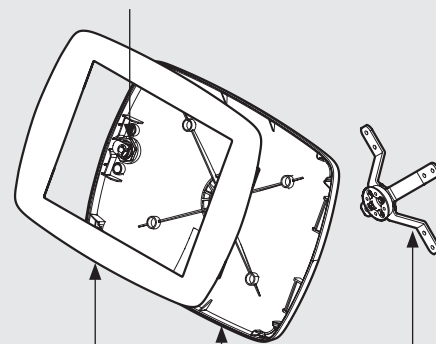

PRODUCT DATA SHEET - BOUNCEPAD VESA

Case:	Arm:	Mounting:	Packaged weight:	Colour:
Midi	Vesa	Not Applicable	1.81kg	White Black

Parts in the Box

Fixings Kit

Tablet Set-up Kit

Case Lock
Brass, Stainless Steel

Faceplate
Powder coated
Stainless Steel

Case
PC/ABS Plastic

Vesa Mount
Powder coated Steel,
Aluminium