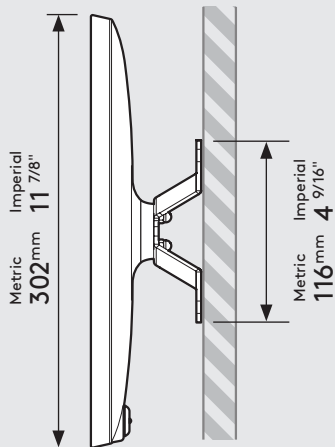

PRODUCT DATA SHEET - BOUNCEPAD VESA

Case:	Arm:	Mounting:	Packaged weight:	Colour:
Midi	Vesa	Not Applicable	1.81kg	White Black

Parts in the Box

Fixings Kit

Tablet Set-up Kit

Case Lock
Brass, Stainless Steel

Faceplate
Powder coated
Stainless Steel

Case
PC/ABS Plastic

Vesa Mount
Powder coated Steel,
Aluminium