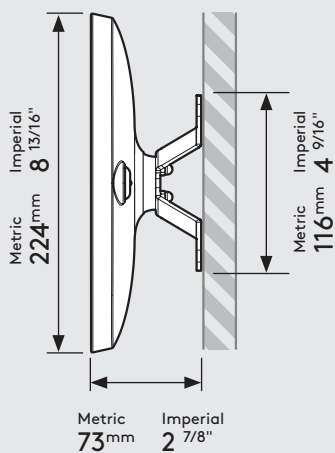

PRODUCT DATA SHEET - BOUNCEPAD VESA

Case:	Arm:	Mounting:	Packaged weight:	Colour:
Midi	Vesa	Not Applicable	1.81kg	White Black

Parts in the Box

Fixings Kit

Tablet Set-up Kit

Case Lock
Brass, Stainless Steel

Faceplate
Powder coated
Stainless Steel

Case
PC/ABS Plastic

Vesa Mount
Powder coated Steel,
Aluminium