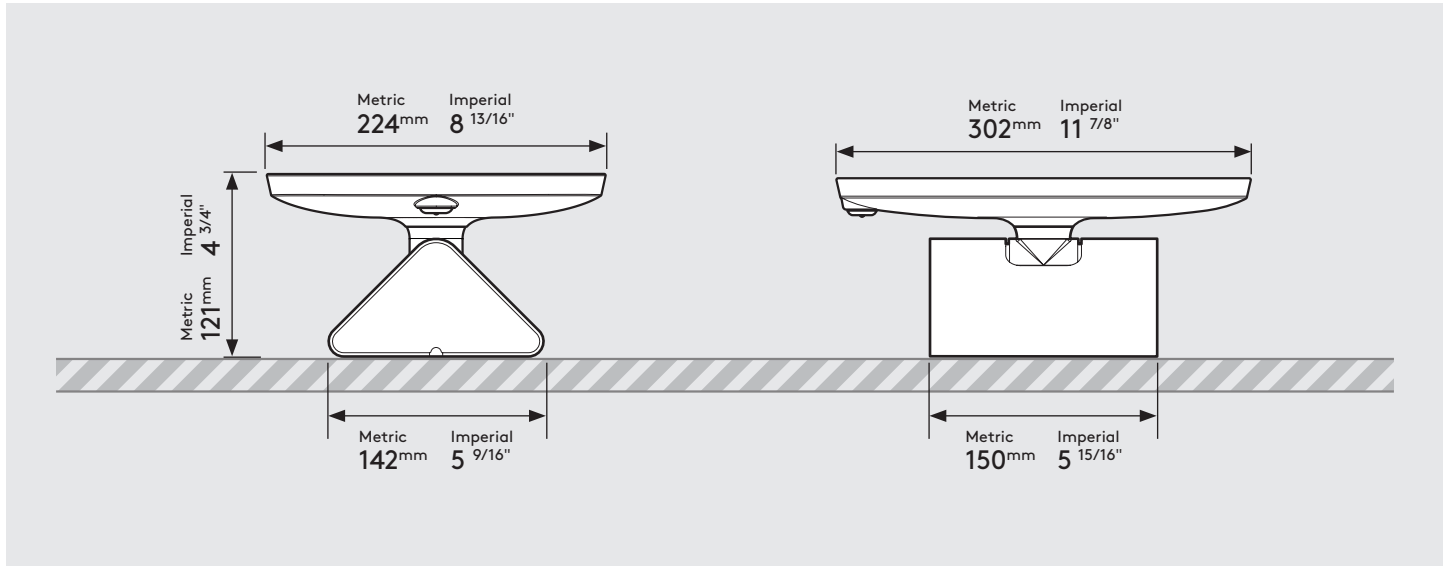

# PRODUCT DATA SHEET - BOUNCEPAD FLIP

**bouncepad**™

<b>Case:</b>	<b>Arm:</b>	<b>Mounting:</b>	<b>Packaged weight:</b>	<b>Colour:</b>
Midi	Flip	Not Applicable	3.04kg	White Black *Custom colour upon request

## Parts in the Box