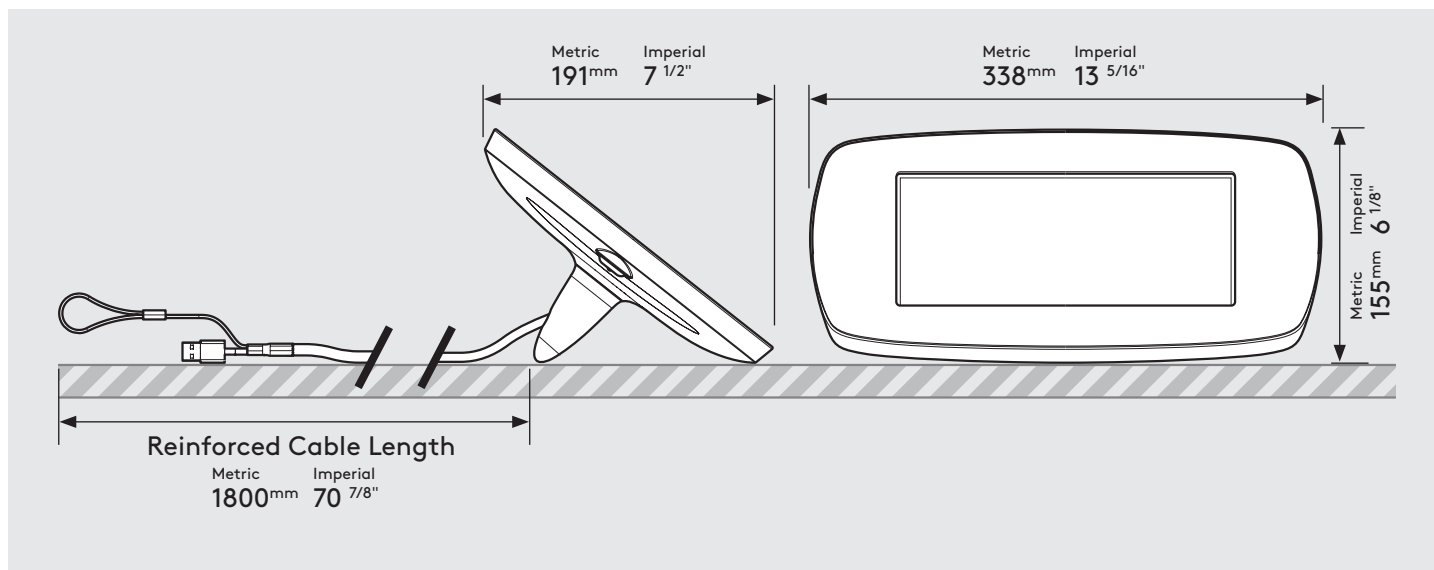

PRODUCT DATA SHEET - BOUNCEPAD LOUNGE

bouncepad™

Case:	Arm:	Mounting:	Packaged weight:	Colour:
Maxi	Lounge	Not Applicable	1.85kg	White Black *Custom colour upon request

Parts in the Box