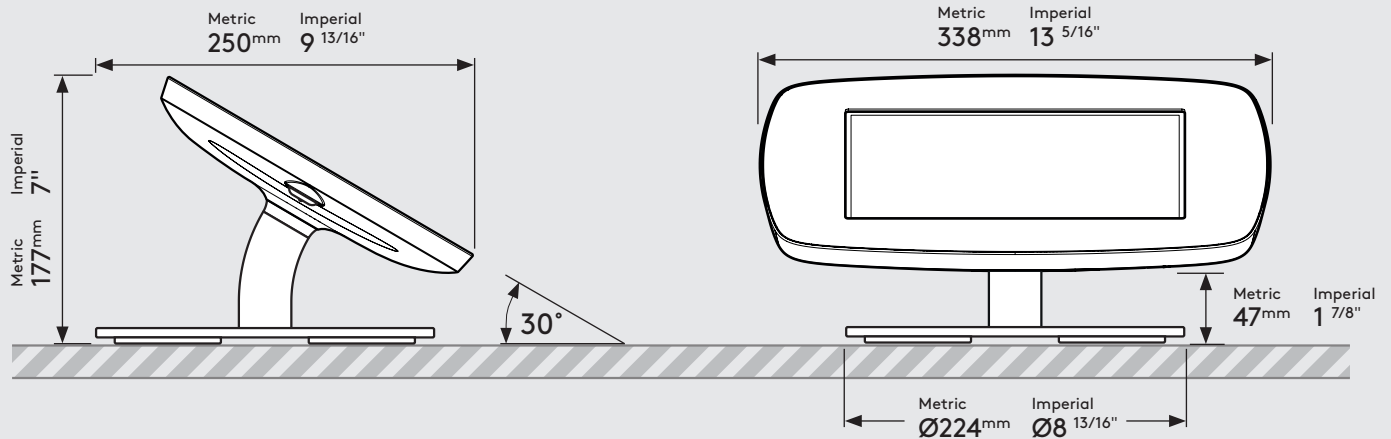

PRODUCT DATA SHEET - BOUNCEPAD DESK COUNTER

bouncepad™

Case: Maxi **Arm:** Desk **Mounting:** Freestanding Base **Packaged weight:** 4.0kg **Colour:** White
Black

Dimensions

Parts in the Box